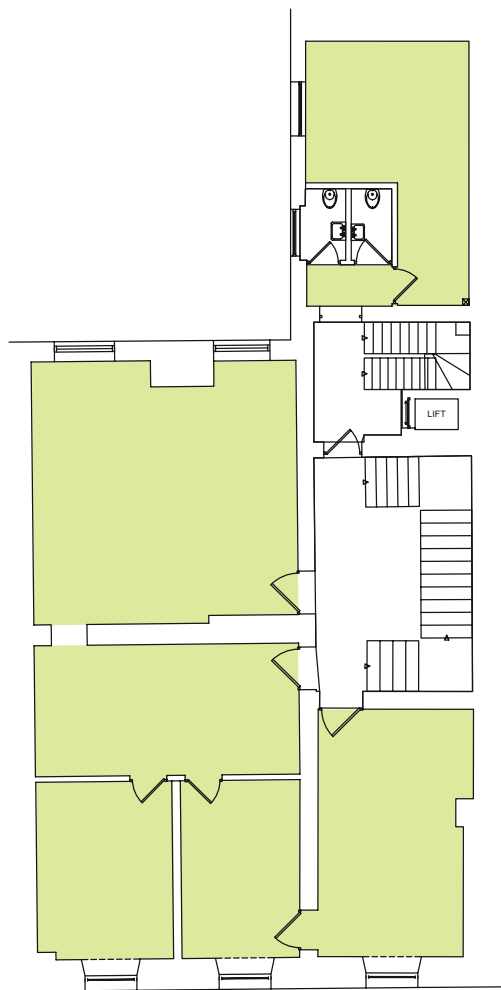

THE  
**BERKELEY  
SQUARE**  
ESTATE

22 BRUTON STREET  
MAYFAIR W1

**THIRD FLOOR** - 1,319 sq ft (122.57 sq m)

Not to scale

Bruton Street

THE  
**BERKELEY  
SQUARE**  
ESTATE

22 BRUTON STREET  
MAYFAIR W1

**SECOND FLOOR** - 1,339 sq ft (124.40 sq m)

Not to scale

Bruton Street