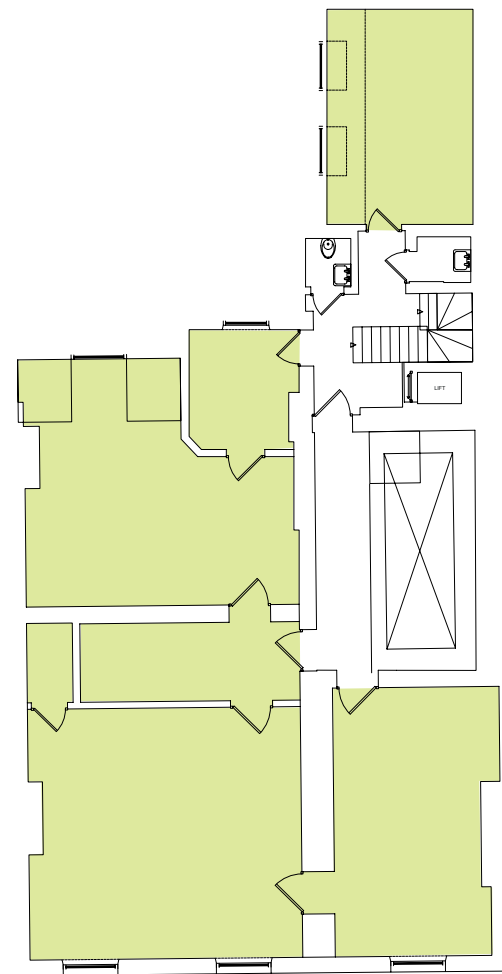

THE  
**BERKELEY  
SQUARE**  
ESTATE

22 BRUTON STREET  
MAYFAIR W1

**THIRD FLOOR** - 1,319 sq ft (122.57 sq m)

Not to scale

Bruton Street

THE  
**BERKELEY  
SQUARE**  
ESTATE

22 BRUTON STREET  
MAYFAIR W1

**SECOND FLOOR** - 1,339 sq ft (124.40 sq m)

Not to scale

Bruton Street